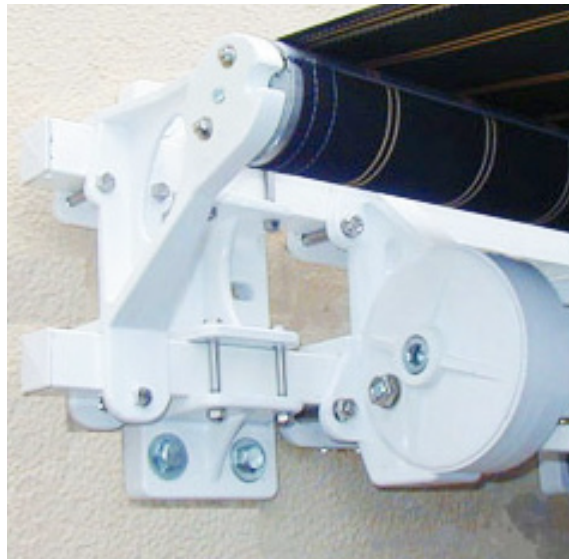

## Lateral Arms - Giant

It has been Alutex's distinctive feature to offer year after year the most innovative solutions for the retractable awning market.

Giant is by its own name the largest retractable lateral arm awning today on the American market. With its 20' of maximum projection it will probably remain as such for years to come.

## smooth

Each Giant arm is connected to the front bar of the awning with a joint to provide a more perfect and smooth rotation of each arm around its front pin.

## perfect fabric

Because of the high tension of its arms, Giant is supplied with a cradle center support to maintain the perfect fabric alignment around the rolling tube.

## elegant

When completely retracted, Giant still withdraws elegantly within few inches from the wall like any other classical lateral arm system.