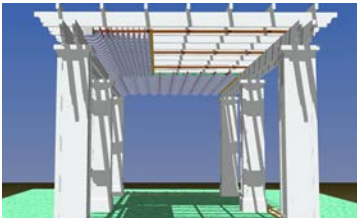

Opening...