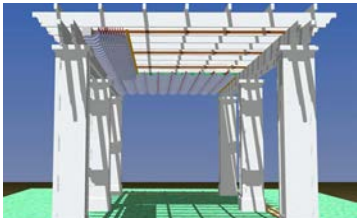

Product Highlights

Fully retracted...